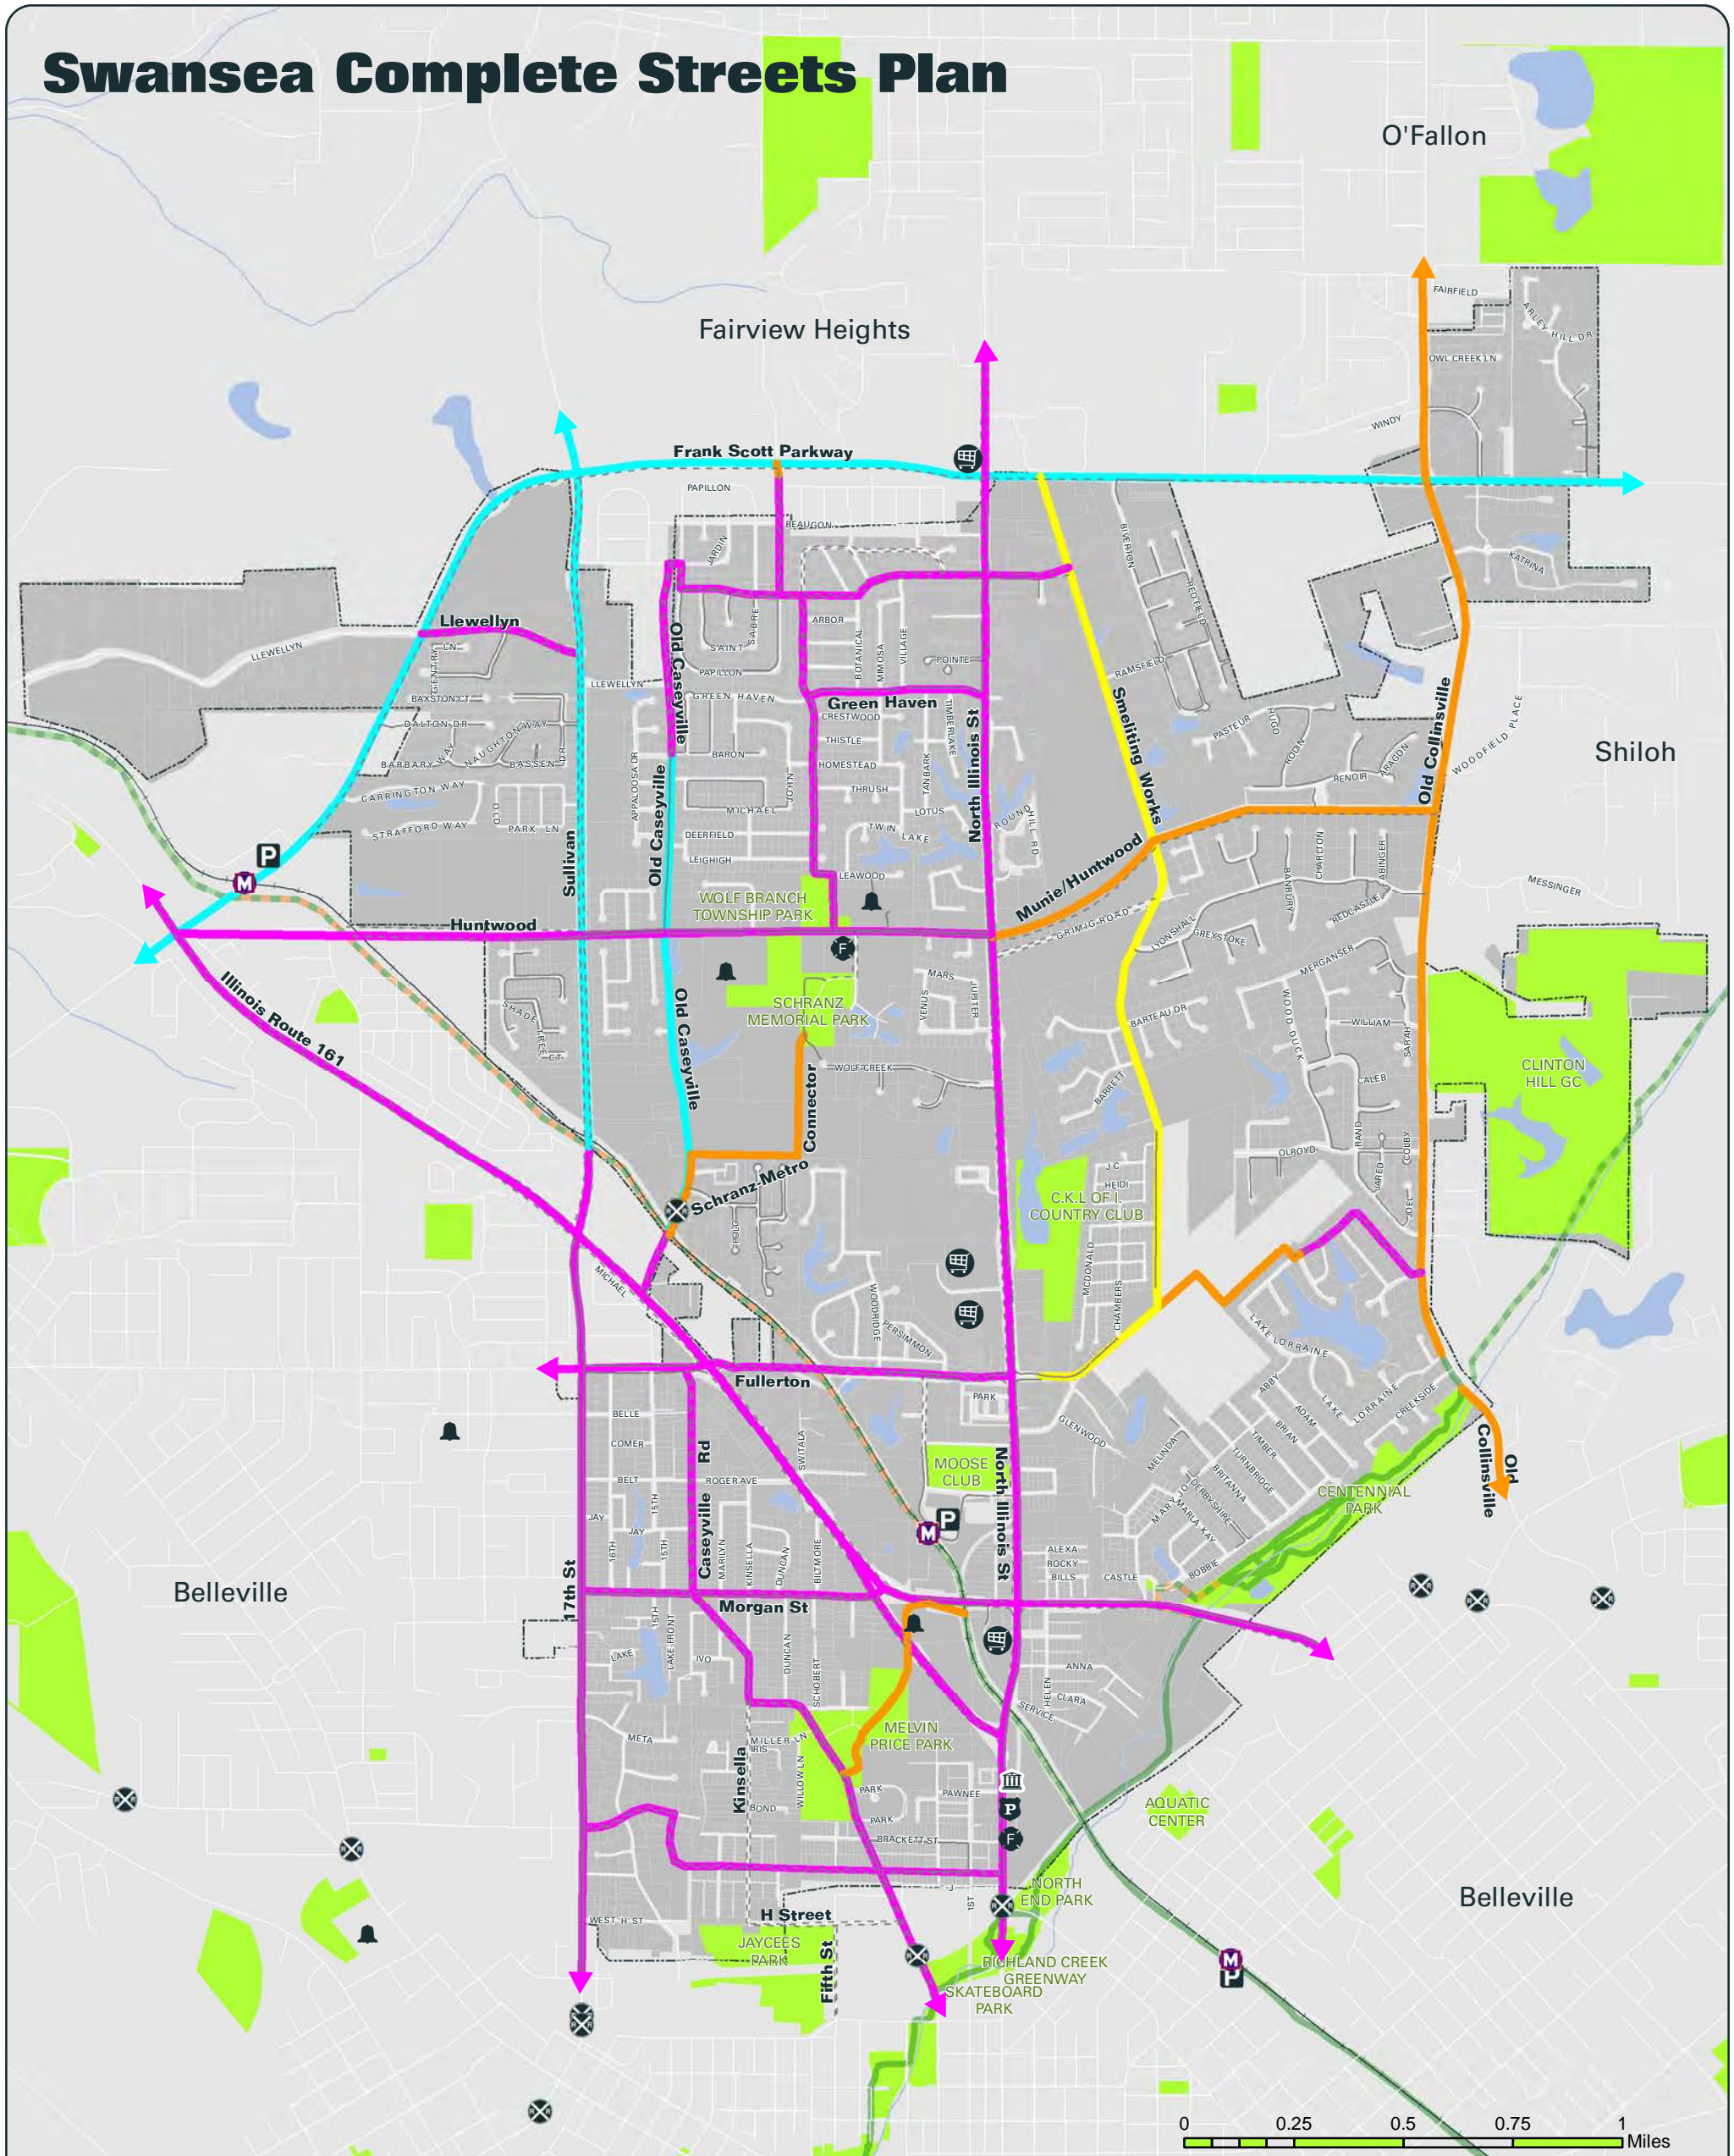

Swansea Complete Streets Plan

Legend

- | | | | |
|-------------------|--------------------------|--------------------------|-----------------------------|
| Village Limit | Metro Stations | Existing Sidewalks | Plan Recommendations |
| Fire Station | Metro Park and Ride Lots | Existing Trail | Planned Improved Shoulder |
| Government Center | Railroad Crossings | Under Construction Trail | Planned One-Way Trail |
| Police Department | Metro Rail Lines | Trail Planned By Others | Planned Share-The-Road |
| School | Streams | Parks & Open Space | Planned Multi-Use Trail |
| Shopping | Bodies of Water | | Planned Sidewalks |