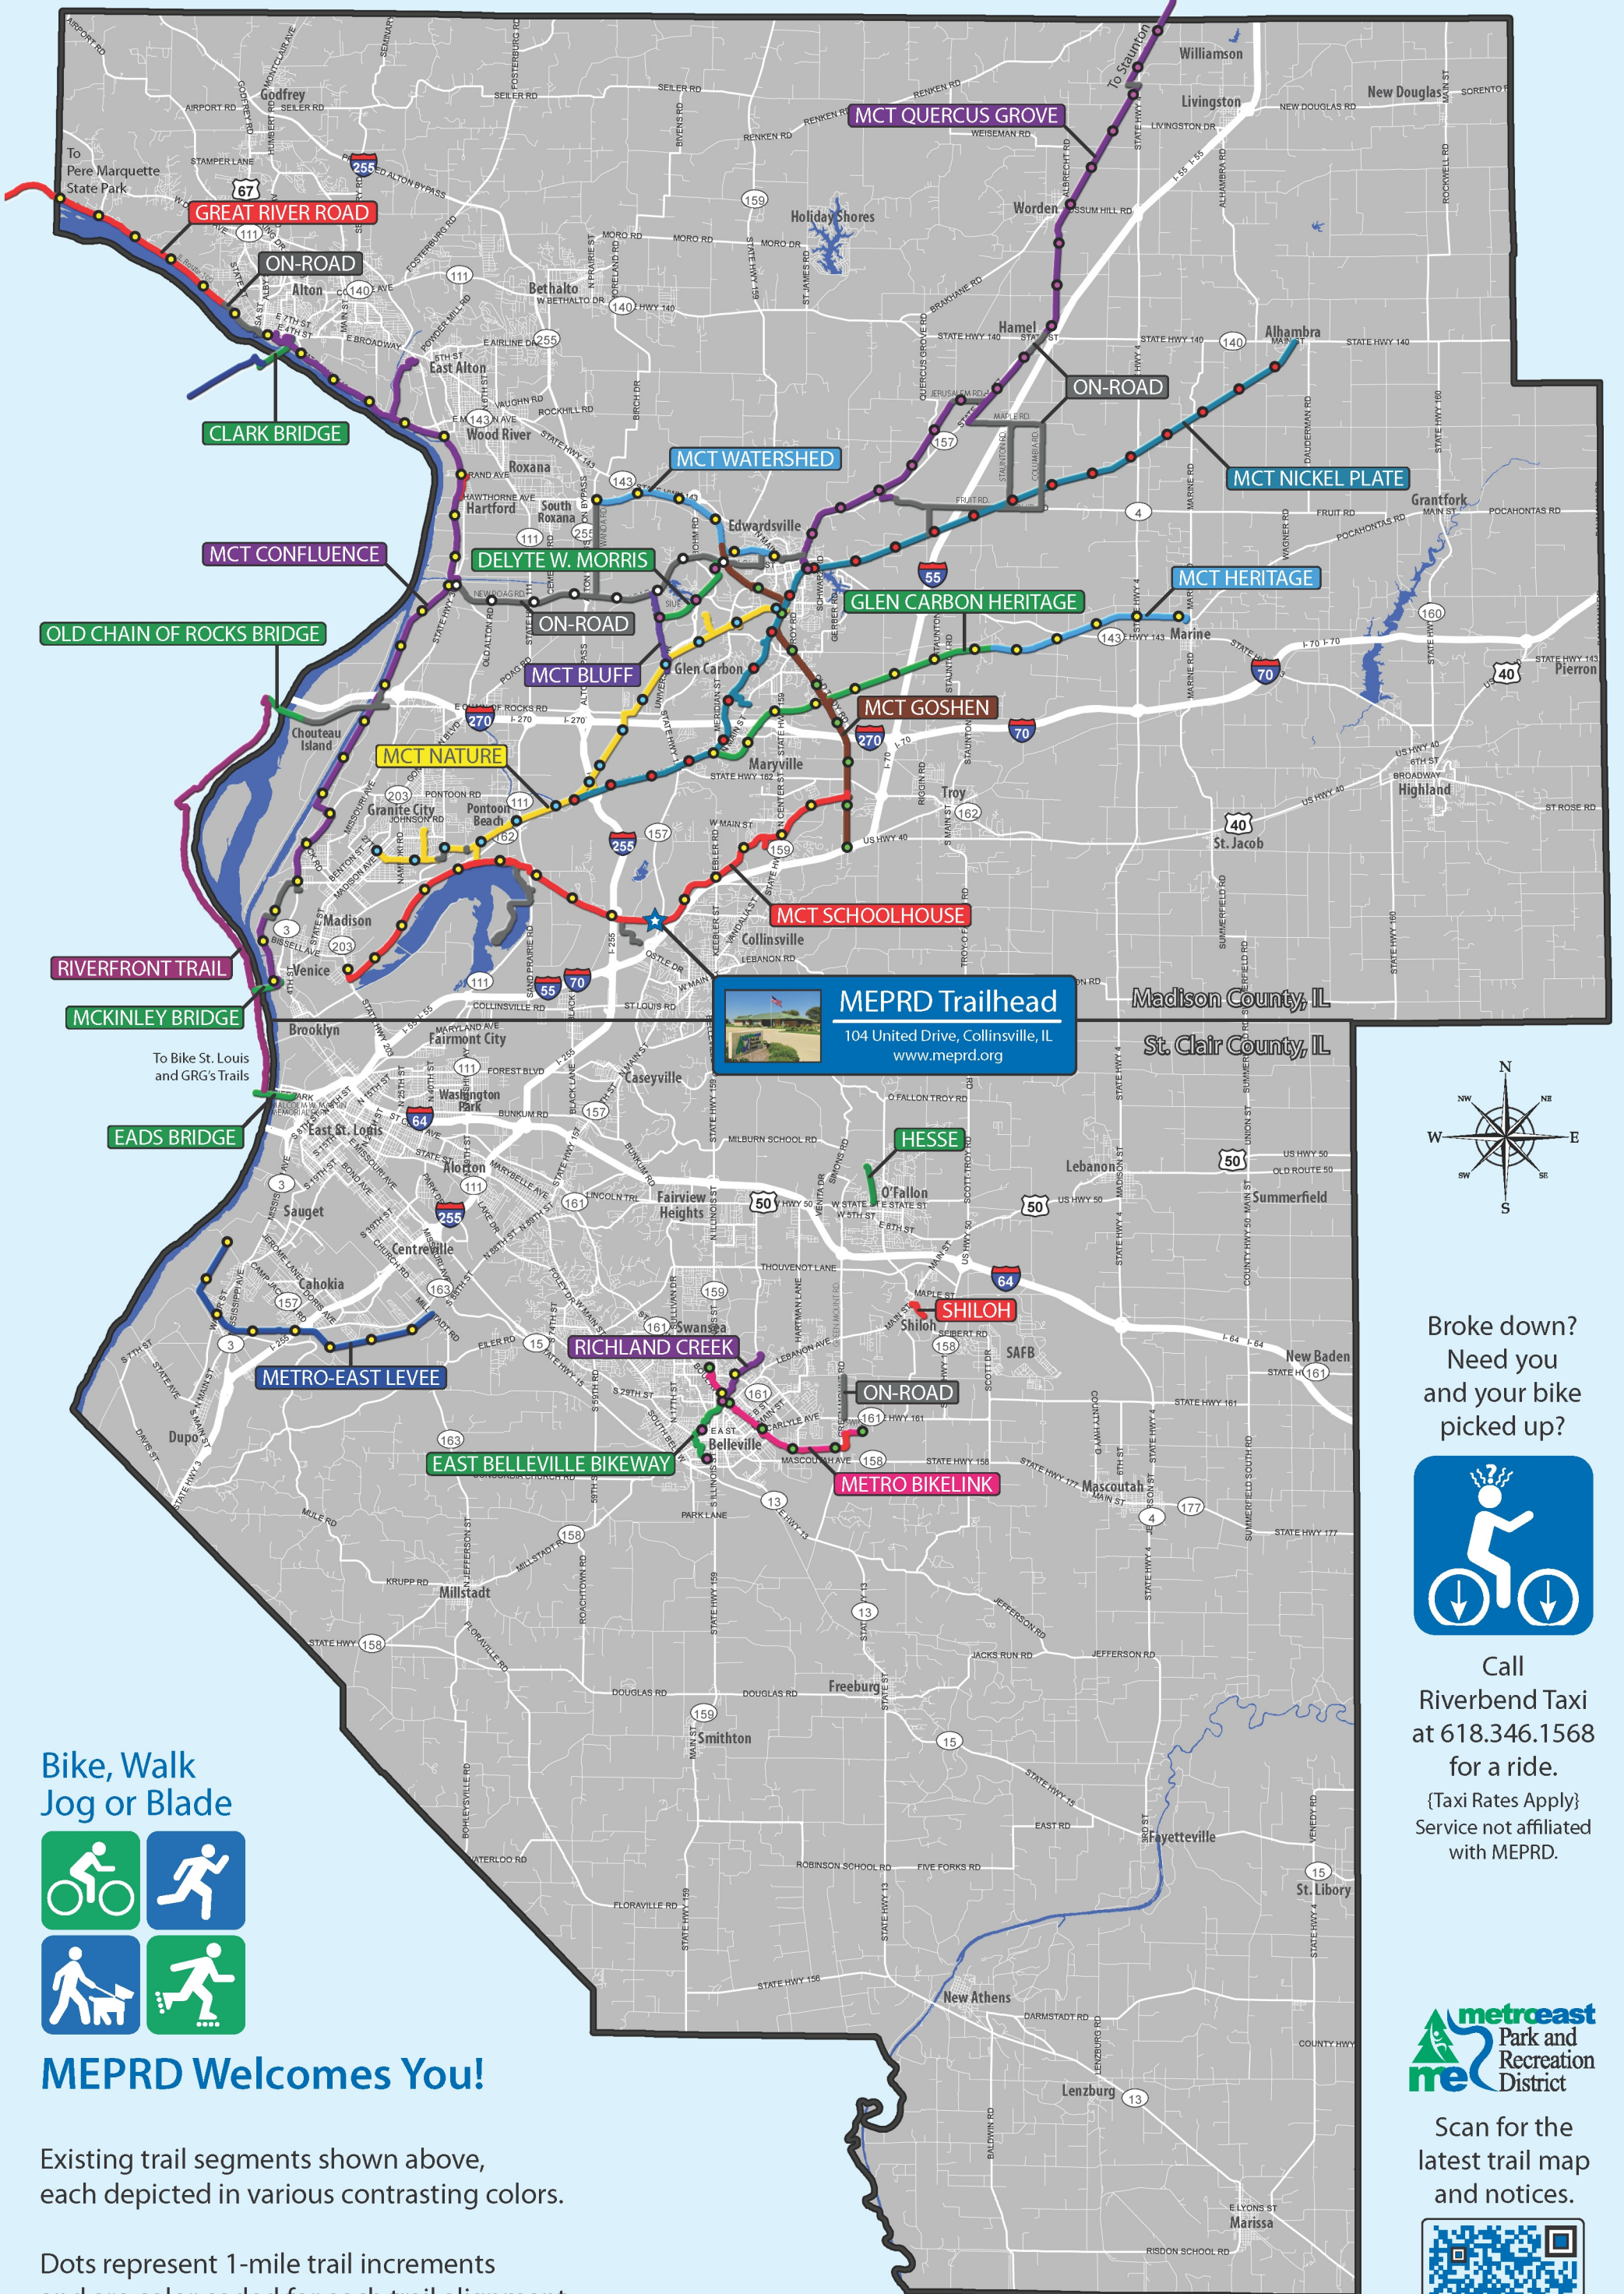

Madison and St. Clair County Trail System

MEPRD Trailhead
 104 United Drive, Collinsville, IL
www.meprd.org

Broke down?
 Need you
 and your bike
 picked up?

Call
 Riverbend Taxi
 at 618.346.1568
 for a ride.
 {Taxi Rates Apply}
 Service not affiliated
 with MEPRD.

Bike, Walk
 Jog or Blade

MEPRD Welcomes You!

Existing trail segments shown above,
 each depicted in various contrasting colors.

Dots represent 1-mile trail increments
 and are color coded for each trail alignment.

Scan for the
 latest trail map
 and notices.

WWW.MEPRD.ORG